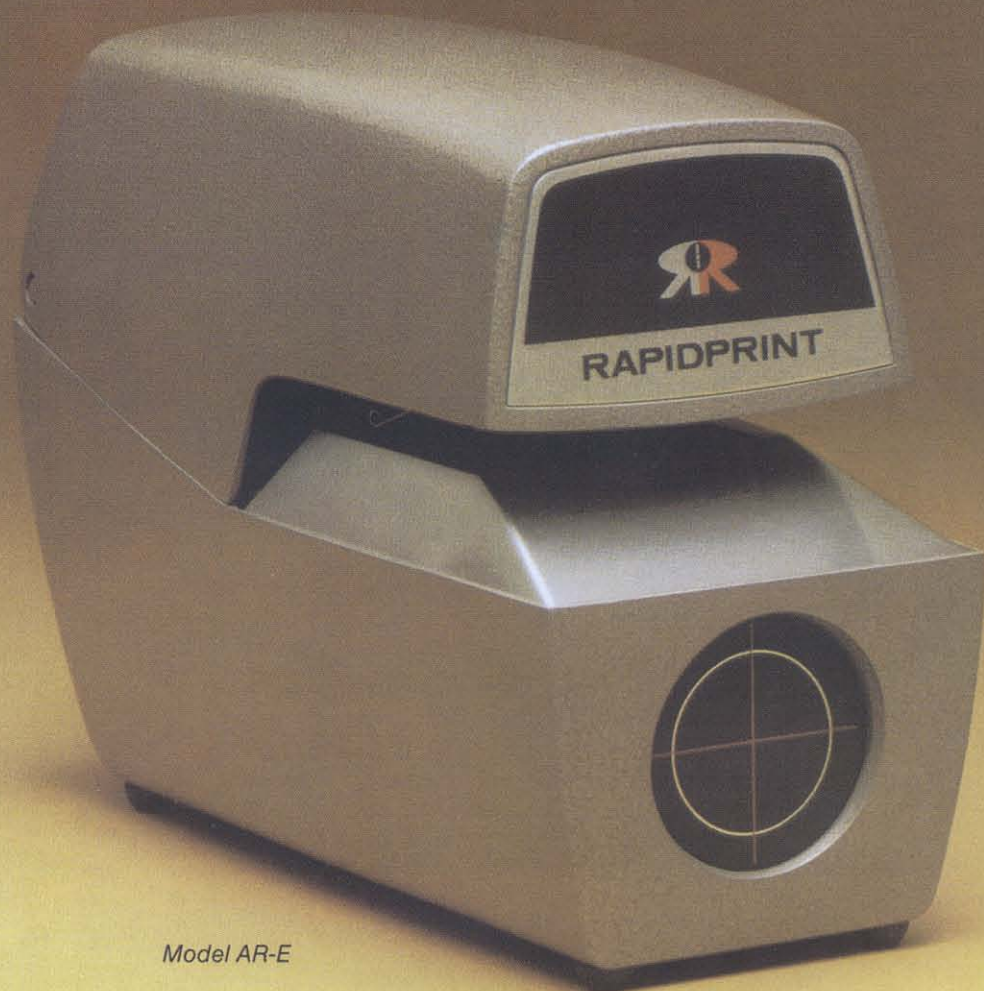

Rapidprint

Rapidprint Automatic Time Stamps

Rapidprint has been a leader in the development and production of automatic time and date stamps for over 60 years.

Whenever you need a printed record of time and date, a Rapidprint automatic time stamp can do the job. Simply insert the form, document, or letter for an instantaneous time-date imprint.

Model AR-E

AR-E Series:

Our most popular models, these AR-E Series stamps print anywhere across the *top or bottom* of a document (prints horizontal to the inserted edge of the document).

VAR-E Series:

When an imprint must be located further than 1 5/8" from the top or bottom of a document the VAR-E series is needed. These stamps print anywhere along the *left or right margin* of a document (prints perpendicular to the inserted edge.) See *back page* for VAR-E series information.

TIME STAMP APPLICATIONS

- Mail Room - verify receipt of incoming mail
- Banks - stamp deposit slips to verify deposits
  - stamp vault-entry documents
- Restaurants - stamp guest checks to measure meal preparation and/or serving time
- Procurement Offices - stamp incoming bid documents to verify pre-deadline receipt
- Hospitals - stamp lab documents to verify completed test procedures
- Tax Office - stamp customer receipts to verify paid tax
- Stock Broker - fulfill legal requirements to record time and date on buy/sell documents