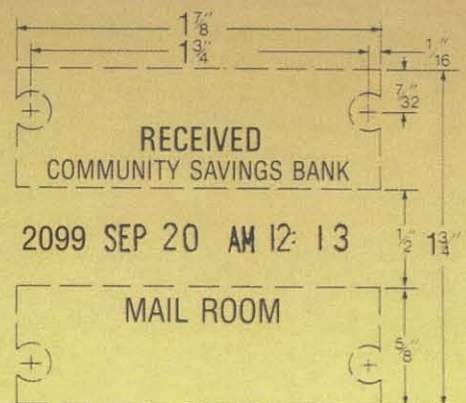

Full-size sample impression:

Shown with fixed brass die plate engraving area.

Specifications:

Size: H 7 7/16", W 4 11/16",
D 10 3/16"

Weight: 16 lbs. (approx.)

Finish: Taupe hammertone

Power: 115 volts ac - 60 Hz

Throat Depth: 1 3/16" standard
1 9/16" maximum
1/8" minimum (with
optional extended trigger.)